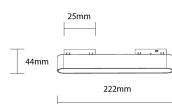

Proiettore Lineare Magnetico a LED 48V 12W 3000K - M05

Potenza

12W

Colore della luce

Luce calda

Stamps

RoHS

-80

Specifiche tecniche

Brand	Optonica	On/Off Cycles	25 000x
Product Code	LN12-A7	Instant On	0.1s
Power	12W	Material	ALU+PC
Energy Consumption	12 kWh/1000h	Temperature	-20°C / +40°C
Input voltage	DC48V	Ra ≥	80
Flux	720 lm	Life span	25 000 Hours
FLUX per watt	60 lm/W	Body Color	Black
IP	20	Lumen maintenance at end of service life	70%
Dimmable	No	Size of product	222x25x44mm
Correlated Color Temperature	3000K	Size of package	52x34x230mm
Light Color	Luce calda	Size of Box	370x245x280mm
EAN Code	3801057153872	Items per pack	1
Energy Efficiency Label	G	Items per box	50
Beam angle	100°	Warranty	2 Years