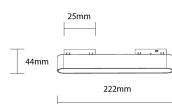

Proiettore Lineare Magnetico a LED 48V 12W 4000K - M05

Potenza

12W

Colore della luce

 Luce naturale

Stamps

Specifiche tecniche

Brand	Optonica	On/Off Cycles	25 000x
Product Code	LN12-A7	Instant On	0.1s
Power	12W	Material	ALU+PC
Energy Consumption	12 kWh/1000h	Temperature	-20°C / +40°C
Input voltage	DC48V	Ra ≥	80
Flux	720 lm	Life span	25 000 Hours
FLUX per watt	60 lm/W	Body Color	Black
IP	20	Lumen maintenance at end of service life	70%
Dimmable	No	Size of product	222x25x44mm
Correlated Color Temperature	4000K	Size of package	52x34x230mm
Light Color	Luce naturale	Size of Box	370x245x280mm
EAN Code	3801057153865	Items per pack	1
Energy Efficiency Label	G	Items per box	50
Beam angle	100°	Warranty	2 Years