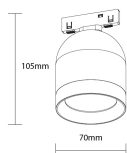

LED Magnetic Downlight mit Linse 48V 10W 3000K - M05

Leistung

10W

Lichtfarbe

Stamps

Technische Spezifikation

Brand	Optonica	Instant On	0.1s
Product Code	LN10-A7	Material	ALU+PC
Power	10W	Temperature	-20°C / +40°C
Energy Consumption	10 kWh/1000h	Ra ≥	90
Input voltage	DC48V	Life span	25 000 Hours
Flux	800 lm	Body Color	Black
FLUX per watt	80 lm/W	Lumen maintenance at end of service life	70%
IP	20	Size of product	Φ70x105mm
Dimmable	No	Size of package	75x75x115mm
Correlated Color Temperature	3000K	Size of Box	395x395x650mm
Light Color	Warmweiß	Items per pack	1
EAN Code	3801057153742	Items per box	30
Energy Efficiency Label	F	Series	M05
Beam angle	20°	Warranty	2 Years
On/Off Cycles	25 000x		