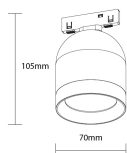

LED Magnetic Downlight mit Linse 48V 10W 4000K - M05

Leistung

10W

Lichtfarbe

Stamps

Technische Spezifikation

Brand	Optonica	Instant On	0.1s
Product Code	LN10-A7	Material	ALU+PC
Power	10W	Temperature	-20°C / +40°C
Energy Consumption	10 kWh/1000h	Ra ≥	90
Input voltage	DC48V	Life span	25 000 Hours
Flux	800 lm	Body Color	Black
FLUX per watt	80 lm/W	Lumen maintenance at end of service life	70%
IP	20	Size of product	Φ70x105mm
Dimmable	No	Size of package	75x75x115mm
Correlated Color Temperature	4000K	Size of Box	395x395x650mm
Light Color	Neutralweiß	Items per pack	1
EAN Code	3801057153735	Items per box	30
Energy Efficiency Label	F	Series	M05
Beam angle	20°	Warranty	2 Years
On/Off Cycles	25 000x		