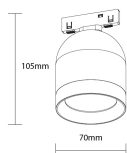

Faretto Incasso Magnetico con Lente a LED 48V 10W 4000K - M05

Potenza

10W

Colore della luce

Stamps

Specifiche tecniche

Brand	Optonica	Instant On	0.1s
Product Code	LN10-A7	Material	ALU+PC
Power	10W	Temperature	-20°C / +40°C
Energy Consumption	10 kWh/1000h	Ra ≥	90
Input voltage	DC48V	Life span	25 000 Hours
Flux	800 lm	Body Color	Black
FLUX per watt	80 lm/W	Lumen maintenance at end of service life	70%
IP	20	Size of product	Φ70x105mm
Dimmable	No	Size of package	75x75x115mm
Correlated Color Temperature	4000K	Size of Box	395x395x650mm
Light Color	Luce naturale	Items per pack	1
EAN Code	3801057153735	Items per box	30
Energy Efficiency Label	F	Series	M05
Beam angle	20°	Warranty	2 Years
On/Off Cycles	25 000x		