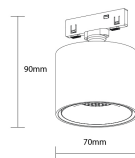

Faretto Incasso Magnetico a LED 48V 7W 3000K - M05

Potenza

7W

Colore della luce

Stamps

Specifiche tecniche

Brand	Optonica	On/Off Cycles	25 000x
Product Code	LN7-A7	Instant On	0.1s
Power	7W	Material	ALU+PC
Energy Consumption	7 kWh/1000h	Temperature	-20°C / +40°C
Input voltage	DC48V	Ra ≥	80
Flux	560 lm	Life span	25 000 Hours
FLUX per watt	80 lm/W	Body Color	Black
IP	20	Lumen maintenance at end of service life	70%
Dimmable	No	Size of product	Φ70x90mm
Correlated Color Temperature	3000K	Size of package	75x75x115mm
Light Color	Luce calda	Size of Box	395x395x250mm
EAN Code	3801057153728	Items per pack	1
Energy Efficiency Label	F	Items per box	30
Beam angle	24°	Warranty	2 Years