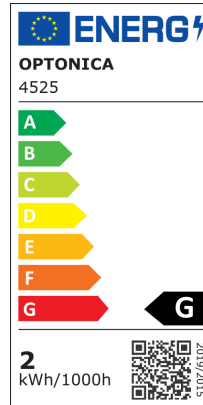

LED-Linsenmodul 3 2835

Leistung

1.5W

Lichtfarbe

Stamps

Technische Spezifikation

Brand	Optonica	On/Off Cycles	25 000x
Product Code	MO2835-A1	Instant On	0.2s
Power	1.5W	Material	Thermoplastic
Energy Consumption	1.5 kWh/1000h	Operating Frequency	50-60 Hz
Input voltage	DC12V	Temperature	-20°C / +40°C
Flux	120 lm	Ra ≥	80
FLUX per watt	80lm/W	Life span	25 000 Hours
IP	65	LED Type	SMD
Dimmable	Yes	Lumen maintenance at end of service life	70%
Light Color	Blau	Size of product	75x15 mm
EAN Code	3800156645257	Items per pack	20
Energy Efficiency Label	G	Gross weight	0,174 kg
Beam angle	160°	Net weight	0,174 kg
Power Factor	0.5	Warranty	3 Years