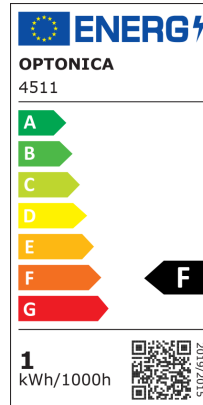

LED-Linsenmodul 3 2835

Leistung

0.72W

Lichtfarbe

 Kaltweiß

Stamps

Technische Spezifikation

Brand	Optonica	On/Off Cycles	25 000x
Product Code	MO2835-A1	Instant On	0.2s
Power	0.72W	Material	Thermoplastic
Energy Consumption	0.72 kWh/1000h	Operating Frequency	50-60 Hz
Input voltage	DC12V	Temperature	-20°C / +40°C
Flux	80 lm	Ra ≥	80
FLUX per watt	110lm/W	Life span	25 000 Hours
IP	65	Color Code	865
Dimmable	Yes	LED Type	SMD
Correlated Color Temperature	7000K	Lumen maintenance at end of service life	70%
Light Color	Kaltweiß	Size of product	15 mm x 57 mm
EAN Code	3800156645110	Items per pack	20
Energy Efficiency Label	F	Gross weight	0,169 kg
Beam angle	160°	Net weight	0,169 kg
Power Factor	0.5	Warranty	3 Years