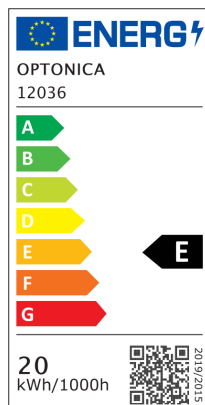

Faretto LED COB da incasso 20W CCT ROTONDO BIANCO - BRIDGELUX

Potenza

20W

Colore della luce

CCT

Stamps

RoHS

-80

20
kWh/1000h

Specifiche tecniche

Brand	Optonica	On/Off Cycles	25 000x
Product Code	CB20-A5	Instant On	0.1s
Power	20W	Material	Aluminium
Energy Consumption	20 kWh/1000h	Operating Frequency	50-60 Hz
Input voltage	AC85-265V	Temperature	-20°C / +40°C
Flux	2000 lm	Ra ≥	90
FLUX per watt	100 lm/W	Life span	25 000 Hours
IP	20	Lumen maintenance at end of service life	70%
Dimmable	No	Size of product	Φ135x54 mm
Correlated Color Temperature	3000K/4000K/6000K	Size of package	160x145x60 mm
Light Color	CCT	Items per pack	1
EAN Code	3801057120362	Items per box	20
Energy Efficiency Label	E	Color Of The Shell	White
Beam angle	24°	Warranty	2 Years
Hole Size	Φ115 mm		