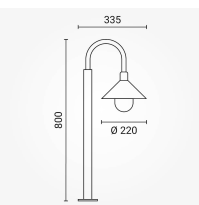

Lampada da parete in alluminio IP44 1xE27 CORPO NERO

Colore della luce

Nessuna

Stamps

Specifiche tecniche

| | | | |
|----------------------------|---------------|---------------------------|----------------|
| Brand | Optonica | Life span | 25 000 Hours |
| Product Code | WL2-A1 | Size of product | 220x300x800 mm |
| Socket | E27 | Size of package | 320x230x320 mm |
| Input voltage | AC220-240V | Items per pack | 1 |
| IP | 44 | Items per box | 4 |
| Light Color | Nessuna | Maximum Power | 40W |
| EAN Code | 3800156675674 | Color Of The Shell | Black |
| On/Off Cycles | 25 000x | Material | ALU+Glass |
| Operating Frequency | 50-60 Hz | Warranty | 2 Years |
| Temperature | -30°C / +50°C | | |