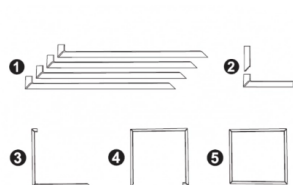

OPTONICA

48W LED Frame Panel 60x60cm

Leistung **Lichtfarbe**

- 48W

Kaltweiß

Stamps

Technische Spezifikation

Katalognummer	2748
Brand	Optonica
Product Code	DL48-A1
Power	48W
Energy Consumption	48 kWh/1000h
Input voltage	AC185-265V
Flux	4800 lm
FLUX per watt	100 lm/W
IP	20
Dimmable	No
Correlated Color Temperature	6000K
Light Color	Kaltweiß
EAN Code	3800156627482
Energy Efficiency Label	E
Beam angle	120°
On/Off Cycles	25 000x

Instant On	0.1s
Operating Frequency	50-60 Hz
Temperature	-20°C / +40°C
Ra ≥	80
Life span	25 000 Hours
Lumen maintenance at end of service life	70%
Size of product	595x595 mm
Size of package	730x40x50 mm
Items per pack	1
Items per box	30
Color Of The Shell	White
Material	PC
Warranty	2 Years