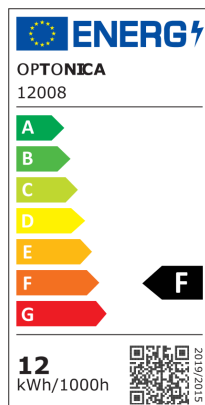

Foco LED de superficie 12W Blanco 3000K CHIP BRIDGELUX AJUSTABLE

Potencia

12W

Color de luz

Blanco cálido

Stamps

RoHS

-80

Especificación técnica

Brand	Optonica	On/Off Cycles	25 000x
Product Code	OT1-A2	Instant On	0.1s
Power	12W	Material	Aluminium
Energy Consumption	12 kWh/1000h	Operating Frequency	50-60 Hz
Input voltage	AC220-240V	Temperature	-20°C / +40°C
Flux	960lm	Ra ≥	80
FLUX per watt	80lm/W	Life span	25 000 Hours
IP	20	Lumen maintenance at end of service life	70%
Dimmable	No	Size of product	φ100x105mm
Correlated Color Temperature	3000K	Size of package	105x105x115mm
Light Color	Blanco cálido	Items per pack	1
EAN Code	3801057120089	Items per box	30
Energy Efficiency Label	F	Color Of The Shell	White
Beam angle	24°	Warranty	2 Years