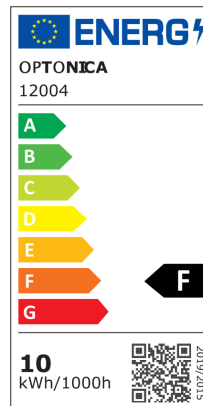

10W LED Deckenleuchte Weiß Warmweiß BRIDGELUX LED's

Leistung

10W

Lichtfarbe

Stamps

Technische Spezifikation

Brand	Optonica	On/Off Cycles	25 000x
Product Code	OT1-A2	Instant On	0.1s
Power	10W	Material	Aluminium
Energy Consumption	10 kWh/1000h	Operating Frequency	50-60 Hz
Input voltage	AC220-240V	Temperature	-20°C / +40°C
Flux	800 lm	Ra ≥	80
FLUX per watt	80lm/W	Life span	25 000 Hours
IP	20	Lumen maintenance at end of service life	70%
Dimmable	No	Size of product	φ100x65mm
Correlated Color Temperature	3000K	Size of package	110x110x80mm
Light Color	Warmweiß	Items per pack	1
EAN Code	3801057120041	Items per box	50
Energy Efficiency Label	F	Color Of The Shell	White
Beam angle	90°	Warranty	2 Years