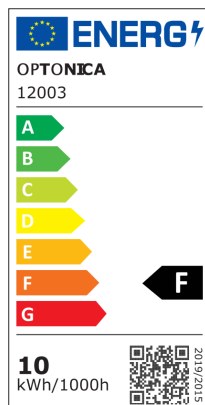

10W LED Deckenleuchte Weiß Neutralweiß BRIDGELUX LED's

Leistung

10W

Lichtfarbe

Neutralweiß

Stamps

Technische Spezifikation

Brand	Optonica	On/Off Cycles	25 000x
Product Code	OT1-A2	Instant On	0.1s
Power	10W	Material	Aluminium
Energy Consumption	10 kWh/1000h	Operating Frequency	50-60 Hz
Input voltage	AC220-240V	Temperature	-20°C / +40°C
Flux	800 lm	Ra ≥	80
FLUX per watt	80lm/W	Life span	25 000 Hours
IP	20	Lumen maintenance at end of service life	70%
Dimmable	No	Size of product	φ100x65mm
Correlated Color Temperature	4000K	Size of package	110x110x80mm
Light Color	Neutralweiß	Items per pack	1
EAN Code	3801057120034	Items per box	50
Energy Efficiency Label	F	Color Of The Shell	White
Beam angle	90°	Warranty	2 Years