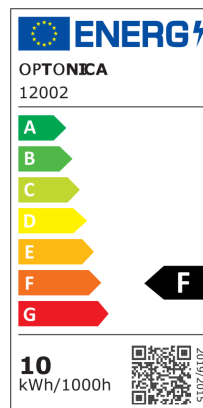

10W LED Deckenleuchte Schwarz Warmweiß BRIDGELUX LED's

Leistung

10W

Lichtfarbe

Stamps

Technische Spezifikation

Brand	Optonica	On/Off Cycles	25 000x
Product Code	OT1-A2	Instant On	0.1s
Power	10W	Material	Aluminium
Energy Consumption	10 kWh/1000h	Operating Frequency	50-60 Hz
Input voltage	AC220-240V	Temperature	-20°C / +40°C
Flux	800 lm	Ra ≥	80
FLUX per watt	80lm/W	Life span	25 000 Hours
IP	20	Lumen maintenance at end of service life	70%
Dimmable	No	Size of product	φ100x65mm
Correlated Color Temperature	3000K	Size of package	110x110x80mm
Light Color	Warmweiß	Items per pack	1
EAN Code	3801057120027	Items per box	50
Energy Efficiency Label	F	Color Of The Shell	Black
Beam angle	90°	Warranty	2 Years