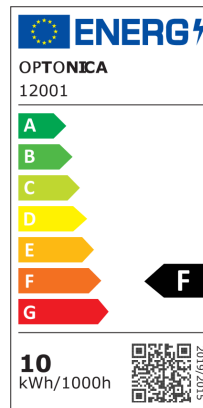

10W LED Deckenleuchte Schwarz Neutralweiß BRIDGELUX LED's

Leistung

10W

Lichtfarbe

Neutralweiß

Stamps

Technische Spezifikation

Brand	Optonica	On/Off Cycles	25 000x
Product Code	OT1-A2	Instant On	0.1s
Power	10W	Material	Aluminium
Energy Consumption	10 kWh/1000h	Operating Frequency	50-60 Hz
Input voltage	AC220-240V	Temperature	-20°C / +40°C
Flux	800 lm	Ra ≥	80
FLUX per watt	80lm/W	Life span	25 000 Hours
IP	20	Lumen maintenance at end of service life	70%
Dimmable	No	Size of product	φ100x65mm
Correlated Color Temperature	4000K	Size of package	110x110x80mm
Light Color	Neutralweiß	Items per pack	1
EAN Code	3801057120010	Items per box	50
Energy Efficiency Label	F	Color Of The Shell	Black
Beam angle	90°	Warranty	2 Years