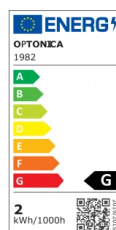

OPTONICA

Foco LED GU11 2W 4500K

Potencia **Color de luz**

- 2W

Blanca neutral

Stamps

Especificación técnica

Número de catálogo	1982
Brand	Optonica
Product Code	SP2-A2
Power	2W
Energy Consumption	2 kWh/1000h
Input voltage	AC220-240V
Flux	120 lm
FLUX per watt	60lm/W
IP	20
Dimmable	No
Correlated Color Temperature	4500K
Light Color	Blanca neutral
EAN Code	3800156619821
Energy Efficiency Label	G
Beam angle	90°
On/Off Cycles	25 000x

Instant On	0.1s
Material	Plastic + ALU
Operating Frequency	50-60 Hz
Temperature	-20°C / +40°C
Ra ≥	80
Life span	25 000 Hours
Lumen maintenance at end of service life	70%
Size of product	Φ35x46 mm
Size of package	36x36x50 mm
Items per pack	1
Items per box	300
Color Of The Shell	White
Warranty	2 Years