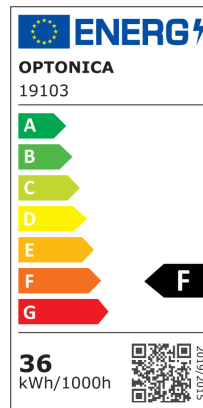

LED-Deckenventilator 36W/3CCT Weiß + Fernbedienung

Leistung

36W

Lichtfarbe

CCT

Stamps

Technische Spezifikation

Brand	Optonica	Temperature	-20°C / +40°C
Product Code	PD36-A5	Ra ≥	80
Power	36W	Life span	25 000 Hours
Energy Consumption	36 kWh/1000h	Body Color	White
Input voltage	AC100-240V	Lumen maintenance at end of service life	70%
Flux	2880lm	Size of product	Φ1067mm
FLUX per watt	80 lm/W	Size of package	525x525x170mm
IP	20	Items per pack	1
Dimmable	No	Items per box	1
Correlated Color Temperature	3000K-6000K	Remote Control	Yes
Light Color	CCT	Motor - Rate Voltage	DC24V
EAN Code	3801057191034	Motor - Use Voltage	DC18-24V
Energy Efficiency Label	F	Motor - No load power	10W MAX
Beam angle	120°	Motor - No load speed	240 RPM
On/Off Cycles	25 000x	Motor - Noise	≤50dB (≤35dB at Environment noise)
Instant On	0.1s	Motor - Weight	About 1.5 kg.
Material	ABS	Warranty	2 Years