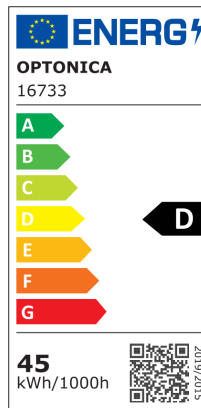

Cuerpo para Luminaria Lineal LED 45W 150cm IP20 - CCT

Potencia

45W

Color de luz

CCT

Stamps

RoHS

-80

45
kWh/1000h

Especificación técnica

Brand	Optonica	Instant On	0.1s
Product Code	OT50-B1	Operating Frequency	50-60 Hz
Power	45W	Temperature	-20°C / +40°C
Energy Consumption	45 kWh/1000h	Ra ≥	80
Input voltage	AC220-240V	Life span	25 000 Hours
Flux	6000 lm	Body Color	White
FLUX per watt	120lm/W	Lumen maintenance at end of service life	70%
IP	20	Size of product	1500x75x28mm
Correlated Color Temperature	3000K/4000K/6000K	Size of package	1550x80x35mm
Light Color	CCT	Items per pack	1
EAN Code	3801057167336	Items per box	36
Energy Efficiency Label	D	Material	PC+Glass
Beam angle	120°	Warranty	2 Years
On/Off Cycles	25 000x		