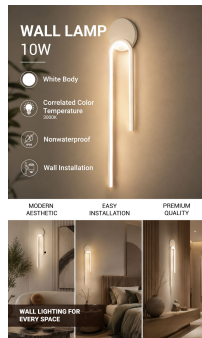

LED Lampe De Plafond 10W Blanche

Potenza

10W

Colore della luce

Stamps

Specifiche tecniche

Brand	Optonica	On/Off Cycles	25 000x
Product Code	PD10-A4	Instant On	0.1s
Power	10W	Material	ALU+Iron
Energy Consumption	10 kWh/1000h	Operating Frequency	50-60 Hz
Input voltage	AC175-265V	Temperature	-20°C / +40°C
Flux	800 lm	Ra ≥	80
FLUX per watt	80 lm/W	Life span	25 000 Hours
IP	20	Lumen maintenance at end of service life	70%
Dimmable	No	Size of product	562 x 120 x 47 mm
Correlated Color Temperature	3000K	Items per pack	1
Light Color	Luce calda	Items per box	10
EAN Code	3801057190617	Color Of The Shell	White
Energy Efficiency Label	G	Warranty	2 Years
Beam angle	180°		