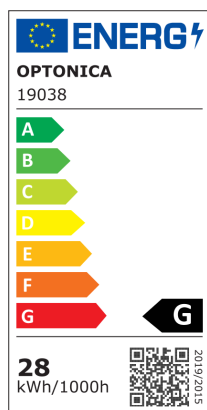

LED Pendelleuchte 28W Sand Schwarz

Leistung

28W

Lichtfarbe

Stamps

Technische Spezifikation

Brand	Optonica	On/Off Cycles	25 000x
Product Code	PD28-A4	Instant On	0.1s
Power	28W	Material	ALU + Silica gel
Energy Consumption	28 kWh/1000h	Operating Frequency	50-60 Hz
Input voltage	AC175-265V	Temperature	-20°C / +40°C
Flux	2240 lm	Ra ≥	80
FLUX per watt	80 lm/W	Life span	25 000 Hours
IP	20	Lumen maintenance at end of service life	70%
Dimmable	No	Size of product	1200 mm
Correlated Color Temperature	3000K	Items per pack	1
Light Color	Warmweiß	Items per box	1
EAN Code	3801057190389	Color Of The Shell	Sand Black
Energy Efficiency Label	G	Warranty	2 Years
Beam angle	180°		