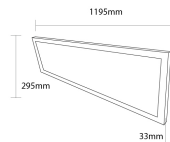

LED-Rückbeleuchtungs-Panel 36W 120x30 mit Treiber (MOQ 6pcs/BOX)

Leistung

36W

Lichtfarbe

Stamps

RoHS

-80

Technische Spezifikation

Brand	Optonica	On/Off Cycles	25 000x
Product Code	DL36-A7	Instant On	0.1s
Power	36W	Material	Aluminium
Energy Consumption	36 kWh/1000h	Operating Frequency	50-60 Hz
Input voltage	AC220-240V	Temperature	-20°C / +40°C
Flux	4320 lm	Ra ≥	80
FLUX per watt	120lm/W	Life span	25 000 Hours
IP	20	Body Color	White
Dimmable	No	Lumen maintenance at end of service life	70%
Correlated Color Temperature	6000K	Size of product	1195x295x33mm
Light Color	Kaltweiß	Size of package	1215x230x315mm
Wattage Equivalent	313W	Items per pack	NO BOX
EAN Code	3801057127743	Items per box	6
Energy Efficiency Label	D	Warranty	2 Years
Beam angle	120°		