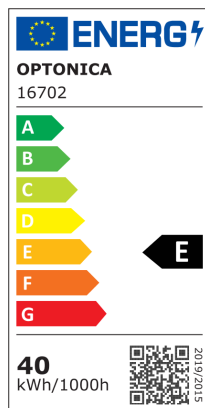

LED vízálló lámpatest 40W 120CM - LINKABLE

Putere

40W

Culoare deschisă

Neutral white

Stamps

Specificatii tehnice

Brand	Optonica	Instant On	0.1s
Product Code	OT40-A1	Operating Frequency	50-60 Hz
Power	40W	Temperature	-20°C / +40°C
Energy Consumption	40 kWh/1000h	Ra ≥	80
Input voltage	AC220-240V	Life span	25 000 Hours
Flux	4400 Lm	Body Color	Gray + White Body
FLUX per watt	110lm/W	Lumen maintenance at end of service life	70%
IP	65	Size of product	1186x70x60mm
Correlated Color Temperature	4000K	Size of package	1211x65x75mm
Light Color	Neutral white	Items per pack	1
EAN Code	3801057167022	Items per box	9
Energy Efficiency Label	E	Material	PC+Glass
Beam angle	120°	Warranty	2 Years
On/Off Cycles	25 000x		