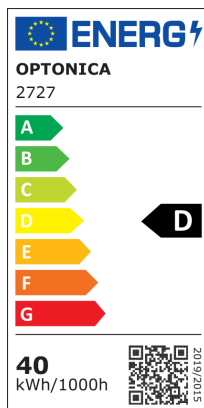

Pannello LED 60x60 120lm/W UGR<19 (MOQ 6pcs/BOX)

Potenza

40W

Colore della luce

Stamps

RoHS

-80

Specifiche tecniche

Brand	Optonica	Instant On	0.2s
Product Code	DL40-A1	Material	Aluminium
Power	40W	Operating Frequency	50-60 Hz
Energy Consumption	40 kWh/1000h	Temperature	-20°C / +40°C
Input voltage	AC175-265V	Ra ≥	80
Flux	4800 lm	Life span	25 000 Hours
FLUX per watt	120lm/W	Color Code	845
IP	20	UGR	<19
Dimmable	No	Lumen maintenance at end of service life	70%
Correlated Color Temperature	4500K	Size of product	595x595x15 mm
Light Color	Luce naturale	Size of package	610x620x30 mm
Wattage Equivalent	320W	Size of Box	635x205x640 mm
EAN Code	3800156627277	Items per pack	NO BOX
Energy Efficiency Label	D	Items per box	6
Beam angle	120°	Gross weight	2,350 kg
Power Factor	0.9	Net weight	1,933 kg
On/Off Cycles	25 000x	Warranty	5 Years