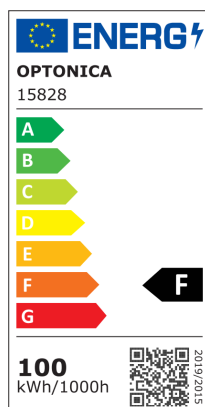

LED Proiettore SMD Corpo Nero con Cavo da 15 cm IP65

Potenza

100W

Colore della luce

Luce fredda

Stamps

Specifiche tecniche

Brand	Optonica	Operating Frequency	50-60 Hz
Product Code	FL100-B3	Temperature	-20°C / +40°C
Power	100W	Life span	25 000 Hours
Energy Consumption	100 kWh/1000h	Body Color	Black
Input voltage	AC180-265V	LED Type	SMD
Flux	9000 lm	Lumen maintenance at end of service life	70%
FLUX per watt	90lm/W	Size of product	250 x 175 x 33 mm
IP	65	Size of package	25.3x4x21cm
Dimmable	No	Size of Box	51.5x42x24cm
Correlated Color Temperature	6000K	Items per pack	1
Light Color	Luce fredda	Items per box	20
EAN Code	3801057158280	Material	ALU + Glass
Energy Efficiency Label	F	Cable	15 cm
Beam angle	120°	Gross weight	0,940 kg
On/Off Cycles	25 000x	Net weight	0,849 kg
Instant On	0.1s	Warranty	2 Years