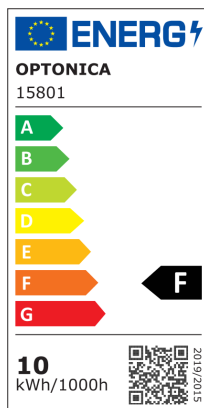

Foco Proyector LED SMD Cuerpo Blanco IP65 con Cable de 15 cm

Potencia

10W

Color de luz

Luz blanca

Stamps

RoHS

-80

10
kWh/1000h

Especificación técnica

Brand	Optonica	Operating Frequency	50-60 Hz
Product Code	FL10-B3	Temperature	-20°C / +40°C
Power	10W	Life span	25 000 Hours
Energy Consumption	10 kWh/1000h	Body Color	White
Input voltage	AC180-265V	LED Type	SMD
Flux	900 lm	Lumen maintenance at end of service life	70%
FLUX per watt	90lm/W	Size of product	108 x 72 x 25 mm
IP	65	Size of package	11.5x3x10.5cm
Dimmable	No	Size of Box	57x32x12.5cm
Correlated Color Temperature	6000K	Items per pack	1
Light Color	Luz blanca	Items per box	50
EAN Code	3801057158013	Cable	15 cm
Energy Efficiency Label	F	Gross weight	0,198 kg
Beam angle	120º	Net weight	0,166 kg
On/Off Cycles	25 000x	Warranty	2 Years
Instant On	0.1s		