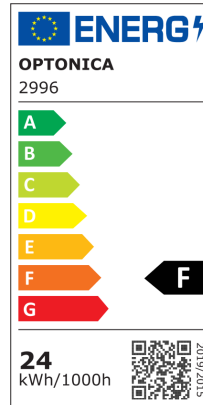

LED Backlit Aufbau Mini Panel quadratisch

Leistung

24W

Lichtfarbe

Stamps

Technische Spezifikation

Brand	Optonica	Instant On	0.1s
Product Code	DL24-B1	Operating Frequency	50-60 Hz
Power	24W	Temperature	-20°C / +40°C
Energy Consumption	24 kWh/1000h	Ra ≥	80
Input voltage	AC85-265V	Life span	25 000 Hours
Flux	1920 lm	Lumen maintenance at end of service life	70%
FLUX per watt	80 lm/W	Size of product	280x280x29mm
IP	20	Size of package	29.5x3.5x29.5cm
Dimmable	No	Size of Box	37.5x30.5x31cm
Correlated Color Temperature	6000K	Items per pack	1
Light Color	Kaltweiß	Items per box	10
EAN Code	3800156629967	Material	Aluminium
Energy Efficiency Label	F	Gross weight	0,525 kg
Beam angle	120°	Net weight	0,418 kg
On/Off Cycles	25 000x	Warranty	2 Years