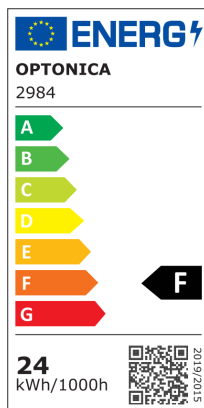

Mini pannello a LED Backlit Surface rotondo slim

Potenza

24W

Colore della luce

● Luce fredda

Stamps

RoHS

-80

Specifiche tecniche

Brand	Optonica	Instant On	0.1s
Product Code	DL24-B1	Operating Frequency	50-60 Hz
Power	24W	Temperature	-20°C / +40°C
Energy Consumption	24 kWh/1000h	Ra ≥	80
Input voltage	AC: 175-260V	Life span	25 000 Hours
Flux	1920 lm	Lumen maintenance at end of service life	70%
FLUX per watt	80 lm/W	Size of product	Φ280x29mm
IP	20	Size of package	29.5x3.5x29.5cm
Dimmable	No	Size of Box	37.5x30.5x31cm
Correlated Color Temperature	6000K	Items per pack	1
Light Color	Luce fredda	Items per box	10
EAN Code	3800156629844	Material	Aluminium
Energy Efficiency Label	F	Gross weight	0,433 kg
Beam angle	120°	Net weight	0,332 kg
On/Off Cycles	25 000x	Warranty	2 Years