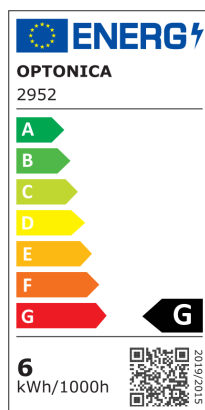

LED Backlit Mini Panel Slim rund

Leistung

6W

Lichtfarbe

Neutralweiß

Stamps

Technische Spezifikation

Brand	Optonica	Instant On	0.1s
Product Code	DL6-B1	Operating Frequency	50-60 Hz
Power	6W	Temperature	-20°C / +40°C
Energy Consumption	6 kWh/1000h	Ra ≥	80
Input voltage	AC85-265V	Life span	25 000 Hours
Flux	360 lm	Body Color	White
FLUX per watt	60lm/W	Lumen maintenance at end of service life	70%
IP	20	Size of product	Φ120x24mm
Dimmable	No	Size of package	14.5x2.8x12.5cm
Correlated Color Temperature	4500K	Size of Box	30x30x40cm
Light Color	Neutralweiß	Items per pack	1
EAN Code	3800156629523	Items per box	60
Energy Efficiency Label	G	Material	Aluminium
Beam angle	120°	Gross weight	0,087 kg
Hole Size	Φ105mm	Net weight	0,060 kg
On/Off Cycles	25 000x	Warranty	2 Years