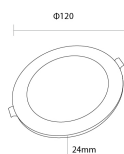

LED Backlit Mini Panel Slim rund

Leistung

6W

Lichtfarbe

Kaltweiß

Stamps

CE

RoHS

-80

Technische Spezifikation

Brand	Optonica	Instant On	0.1s
Product Code	DL6-B1	Operating Frequency	50-60 Hz
Power	6W	Temperature	-20°C / +40°C
Energy Consumption	6 kWh/1000h	Ra ≥	80
Input voltage	AC85-265V	Life span	25 000 Hours
Flux	360 lm	Body Color	White
FLUX per watt	60lm/W	Lumen maintenance at end of service life	70%
IP	20	Size of product	Φ120x24mm
Dimmable	No	Size of package	14.5x2.8x12.5cm
Correlated Color Temperature	6000K	Size of Box	30x30x40cm
Light Color	Kaltweiß	Items per pack	1
EAN Code	3800156629516	Items per box	60
Energy Efficiency Label	G	Material	Aluminium
Beam angle	120°	Gross weight	0,087 kg
Hole Size	Φ105mm	Net weight	0,060 kg
On/Off Cycles	25 000x	Warranty	2 Years