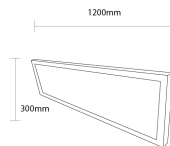

LED Backlit/Aufbau Panel 120x30cm (MOQ 4pcs/BOX)

Leistung

40W

Lichtfarbe

Stamps

RoHS

-80

Technische Spezifikation

Brand	Optonica	Instant On	0.1s
Product Code	DL40-A3	Operating Frequency	50-60 Hz
Power	40W	Temperature	-20°C / +40°C
Energy Consumption	40 kWh/1000h	Ra ≥	80
Input voltage	AC220-240V	Life span	25 000 Hours
Flux	3600 lm	Lumen maintenance at end of service life	70%
FLUX per watt	90lm/W	Size of product	1200x300mm
IP	20	Size of Box	1265x235x375cm
Dimmable	No	Items per pack	NO BOX
Correlated Color Temperature	6000K	Items per box	4
Light Color	Kaltweiß	Material	Aluminium
EAN Code	3800156627864	Gross weight	1,975 kg
Energy Efficiency Label	F	Net weight	1,625 kg
Beam angle	120°	Warranty	2 Years
On/Off Cycles	25 000x		