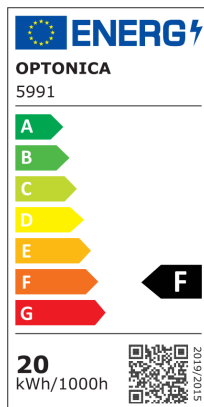

Proiettore a led con ottica bianco latte IP 65

Potenza

20W

Colore della luce

Stamps

Specifiche tecniche

Brand	Optonica	Instant On	0.1s
Product Code	FL20-B1	Operating Frequency	50-60 Hz
Power	20W	Temperature	-20°C / +40°C
Energy Consumption	20 kWh/1000h	Life span	25 000 Hours
Input voltage	AC180-265V	Body Color	White
Flux	1600 lm	Lumen maintenance at end of service life	70%
FLUX per watt	80 lm/W	Size of product	107 x 81 x 33 mm
IP	65	Size of package	11.5x4x10.5cm
Dimmable	No	Size of Box	59.5x21.5x23cm
Correlated Color Temperature	4000K	Items per pack	1
Light Color	Luce naturale	Items per box	50
EAN Code	3800156659919	Material	Plastic+ALU
Energy Efficiency Label	F	Gross weight	0,196 kg
Beam angle	120°	Net weight	0,160 kg
On/Off Cycles	25 000x	Warranty	2 Years