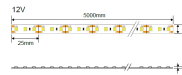

LED Streifen 12V 2835 nicht spritzwassergeschützt 5mm

Leistung

9W/m

Lichtfarbe

Stamps

Technische Spezifikation

Brand	Optonica	Instant On	0.1s
Product Code	ST2835-A1	Operating Frequency	50-60 Hz
Power	9W/m	Temperature	-20°C / +40°C
Energy Consumption	9 kWh/1000h	Life span	25 000 Hours
Input voltage	DC12V	LED Type	SMD
Flux	900 lm/m	LEDs/m	120 SMD/M
FLUX per watt	100lm/W	Roll	5 m
IP	20	Lumen maintenance at end of service life	70%
Correlated Color Temperature	3000K	Material	Flex PCB
Light Color	Warmweiß	Dimensions	5mm
EAN Code	3800156649095	Gross weight	0,063 kg
Energy Efficiency Label	F	Net weight	0,051 kg
Beam angle	120°	Warranty	2 Years
On/Off Cycles	25 000x		