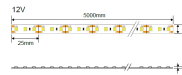

LED Streifen 12V 2835 nicht spritzwassergeschützt 5mm

Leistung

9W/m

Lichtfarbe

 Kaltweiß

Stamps

Technische Spezifikation

Brand	Optonica	Instant On	0.1s
Product Code	ST2835-A1	Operating Frequency	50-60 Hz
Power	9W/m	Temperature	-20°C / +40°C
Energy Consumption	9 kWh/1000h	Life span	25 000 Hours
Input voltage	DC12V	LED Type	SMD
Flux	900 lm/m	LEDs/m	120 SMD/M
FLUX per watt	100lm/W	Roll	5 m
IP	20	Lumen maintenance at end of service life	70%
Correlated Color Temperature	6000K	Material	Flex PCB
Light Color	Kaltweiß	Dimensions	5mm
EAN Code	3800156649071	Gross weight	0,063 kg
Energy Efficiency Label	F	Net weight	0,051 kg
Beam angle	120°	Warranty	2 Years
On/Off Cycles	25 000x		