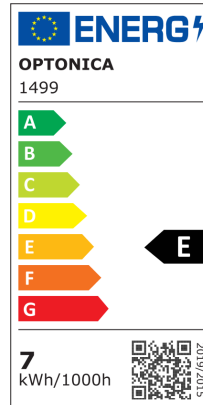

7W LED E14 820 Lumen

Leistung

7W

Lichtfarbe

Neutralweiß

Stamps

Technische Spezifikation

Brand	Optonica	Beam angle	360°
Product Code	SP7-A7	On/Off Cycles	25 000x
Socket	E14	Instant On	0.1s
Power	7W	Operating Frequency	50-60 Hz
Energy Consumption	7 kWh/1000h	Temperature	-20°C / +40°C
Input voltage	AC220-240V	Ra ≥	80
Flux	820 lm	Life span	25 000 Hours
FLUX per watt	117lm/W	Lumen maintenance at end of service life	70%
IP	20	Items per pack	1
Dimmable	No	Items per box	500
Correlated Color Temperature	4500K	Gross weight	0,027 kg
Light Color	Neutralweiß	Net weight	0,025 kg
EAN Code	3800156614994	Warranty	2 Years
Energy Efficiency Label	E		