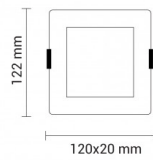

OPTONICA

Panneau Mini LED Carré Haut de Gamme Garantie 5 Ans

Puissance

- 12W

Couleur de lumière

Lumière blanche

Stamps

Technical Specification

Reference catalogue	2571
Brand	Optonica
Product Code	DL12-A4
Power	12W
Energy Consumption	12 kWh/1000h
Input voltage	AC170-265V
Flux	960lm
FLUX per watt	80 lm/W
IP	20
Dimmable	No
Correlated Color Temperature	6000K
Light Color	Lumière blanche
Wattage Equivalent	56W
EAN Code	3800156625716

Energy Efficiency Label	F
Beam angle	120°
Hole Size	155x155 mm
Power Factor	0.9
On/Off Cycles	25 000x
Instant On	0.2s
Material	Aluminium
Operating Frequency	50-60 Hz
Temperature	-20°C / +40°C
Ra ≥	80
Life span	25 000 Hours
Color Code	860
Lumen maintenance at end of service life	70%
Size of product	122x120x20 mm
Size of package	180x210x35 mm
Size of Box	550x370x225 mm
Items per pack	1
Items per box	30