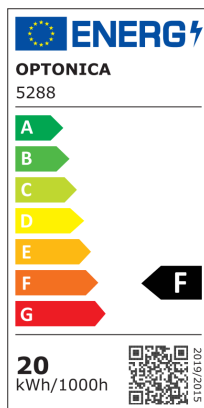

### LED mágneses reflektor M35 20W 10 fej fehér - Dimmelhető

Putere

20W

Culoare deschisă

Stamps

RoHS

-80

20  
kWh/1000h

## Specificatii tehnice

Brand	Optonica	Operating Frequency	50-60 Hz
Product Code	LN20-A4	Temperature	-20°C / +40°C
Power	20W	Ra ≥	80
Energy Consumption	20 kWh/1000h	Life span	25 000 Hours
Input voltage	DC48V	Lumen maintenance at end of service life	70%
Flux	1600 lm	Size of product	270x34x50.5
FLUX per watt	80 lm/W	Size of package	290x73x38mm
IP	20	Size of Box	405x335x255 mm
Dimmable	Yes	Items per pack	1
Correlated Color Temperature	4000K	Items per box	30
Light Color	Neutral white	Material	Plastic+ALU
EAN Code	3800156652880	Certificate	IP20; CE & RoHS
Energy Efficiency Label	F	Gross weight	0,377 kg
Beam angle	24°	Net weight	0,3142 kg
On/Off Cycles	25 000x	Warranty	2 Years
Instant On	0.1s		