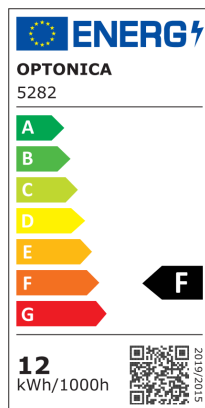

Proiettore per binario LED Magnetico M35 12W Copro Nero - Dimmerabile

Potenza

12W

Colore della luce

 Luce naturale

Stamps

RoHS

-80

12
kWh/1000h

Specifiche tecniche

Brand	Optonica	Material	ALU+PC
Product Code	LN12-A4	Operating Frequency	50-60 Hz
Power	12W	Temperature	-20°C / +40°C
Energy Consumption	12 kWh/1000h	Ra ≥	80
Input voltage	DC48V	Life span	25 000 Hours
Flux	960lm	Lumen maintenance at end of service life	70%
FLUX per watt	80 lm/W	Size of product	φ65x130 mm
IP	20	Size of package	215x150x65mm
Dimmable	Yes	Size of Box	470x345x450mm
Correlated Color Temperature	4000K	Items per pack	1
Light Color	Luce naturale	Items per box	30
EAN Code	3800156652828	Certificate	IP20; CE & RoHS
Energy Efficiency Label	F	Gross weight	0,443 kg
Beam angle	15°	Net weight	0,3692 kg
On/Off Cycles	25 000x	Series	M35
Instant On	0.1s	Warranty	2 Years