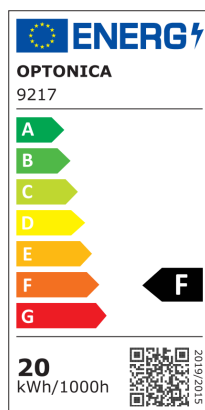

OPTONICA

DATASHEET

Luce Stradale LED PF>0.9

Potenza

20W

Colore della luce

Stamps

Specifiche tecniche

Brand	Optonica	Operating Frequency	50-60 Hz
Product Code	SL20-A9	Temperature	-20°C / +40°C
Power	20W	Ra ≥	80
Energy Consumption	20 kWh/1000h	Life span	35 000 Hours
Input voltage	AC220-240V	Color Code	727
Flux	2000 lm	Lumen maintenance at end of service life	70%
FLUX per watt	100lm/W	Size of product	128x438x88mm
IP	65	Items per pack	1
Dimmable	No	Items per box	10
Correlated Color Temperature	4500K	Color Of The Shell	Grey
Light Color	Luce naturale	Material	ALU+Glass
Wattage Equivalent	145W	Cable	30cm, 3x0.75mm ² black rubber cable
EAN Code	3800156692176	Chip	LUMILEDS 2835
Energy Efficiency Label	F	Glass	Lens
Beam angle	75x135°	Certificate	IP65, CE & RoHS
Hole Size	Ø 55mm	Gross weight	3,397 kg
On/Off Cycles	35 000x	Net weight	3,0882 kg