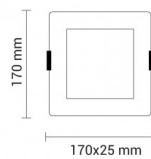

OPTONICA

Módulo empotrado cuadrado LED

Potencia **Color de luz**

- 12W

Luz blanca

Stamps

Especificación técnica

Número de catálogo	2450
Brand	Optonica
Product Code	DL12-A4
Power	12W
Energy Consumption	12 kWh/1000h
Input voltage	AC180-260V
Flux	840 lm
FLUX per watt	70lm/W
IP	20
Dimmable	No
Correlated Color Temperature	6000K
Light Color	Luz blanca
Wattage Equivalent	96W
EAN Code	3800156624504
Energy Efficiency Label	G
Beam angle	120°

Hole Size	155x155 mm
Power Factor	0.5
On/Off Cycles	25 000x
Instant On	0.2s
Material	Aluminium
Operating Frequency	50-60 Hz
Temperature	-20°C / +40°C
Ra ≥	80
Life span	25 000 Hours
Color Code	860
Lumen maintenance at end of service life	70%
Size of product	170x170x25 mm
Size of package	180x210x35 mm
Size of Box	550x370x225 mm
Items per pack	1
Items per box	30
Gross weight	0,267 kg
Net weight	0,217 kg