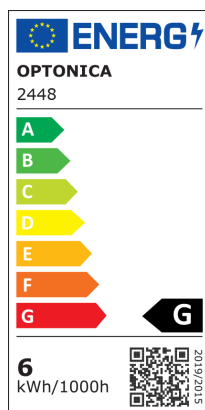

LED ugrađeni modul četvrtasti

Snaga

6W

Svijetla boja

Stamps

Tehnička specifikacija

Brand	Optonica	On/Off Cycles	25 000x
Product Code	DL6-A4	Instant On	0.2s
Power	6W	Material	Aluminium
Energy Consumption	6 kWh/1000h	Operating Frequency	50-60 Hz
Input voltage	AC 85-260V	Temperature	-20°C / +40°C
Flux	360 lm	Ra ≥	80
FLUX per watt	60lm/W	Life span	25 000 Hours
IP	20	Color Code	845
Dimmable	No	Lumen maintenance at end of service life	70%
Correlated Color Temperature	4500K	Size of product	120x120x25 mm
Light Color	Neutral white	Size of package	135x160x35 mm
Wattage Equivalent	48W	Size of Box	370x280x335 mm
EAN Code	3800156624481	Items per pack	1
Energy Efficiency Label	G	Items per box	40
Beam angle	120°	Gross weight	0,158 kg
Hole Size	105 x 105 mm	Net weight	0,126 kg
Power Factor	0.5	Warranty	2 Years