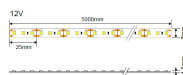

Striscia LED 2835 Impermeabile Edizione Professionale

Colore della luce

Stamps

Specifiche tecniche

Brand	Optonica	Material	Flex PCB
Product Code	ST2835-A2	Operating Frequency	50-60 Hz
Energy Consumption	9.6/m kWh/1000h	Temperature	-20°C / +40°C
Input voltage	DC12V	Ra ≥	80
Flux	300 lm/m	Life span	25 000 Hours
IP	54	Color Code	828
Dimmable	Yes	LED Type	SMD
Correlated Color Temperature	4200K	LEDs/m	120
Light Color	Luce naturale	Power per meter	9.6W/m
EAN Code	3800156647220	Roll	5 m
Energy Efficiency Label	G	Lumen maintenance at end of service life	70%
Beam angle	120°	Gross weight	0,134 kg
Power Factor	0.5	Net weight	0,122 kg
On/Off Cycles	25 000x	Warranty	2 Years
Instant On	0.2s		