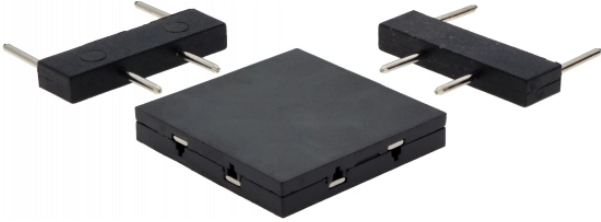

L-Connettore colore nero

Colore della luce

Stamps

Specifiche tecniche

Brand	Optonica	Material	Plastic+ALU
Product Code	M1-A4	Color	Black
IP	20	Gross weight	0,013 kg
Light Color	Nessuna	Net weight	0,0108 kg
EAN Code	3800156654846	Series	MM30
Size of product	38.5x38.5x5mm	Warranty	2 Years