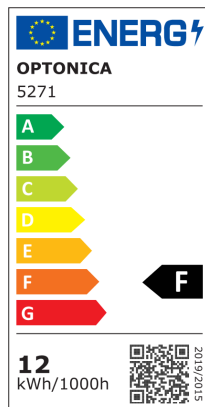

OPTONICA

DATASHEET

Corpo Magnetico a Binario LED M35 12W

Potenza

12W

Colore della luce

Luce naturale

Stamps

Specifiche tecniche

Brand	Optonica	Temperature	-20°C / +40°C
Product Code	LN12-A4	Ra ≥	80
Power	12W	Life span	25 000 Hours
Energy Consumption	12 kWh/1000h	Lumen maintenance at end of service life	70%
Input voltage	DC48V	Size of product	φ65x130 mm
Flux	960lm	Size of package	190x150x65 mm
FLUX per watt	80 lm/W	Size of Box	470x350x400 mm
Dimmable	No	Items per pack	1
Correlated Color Temperature	4000K	Items per box	30
Light Color	Luce naturale	Material	ALU + PC
EAN Code	3800156652712	Gross weight	0,443 kg
Energy Efficiency Label	F	Net weight	0,358 kg
Beam angle	90°	Series	M35
On/Off Cycles	25 000x	Warranty	2 Years
Operating Frequency	50-60 Hz		