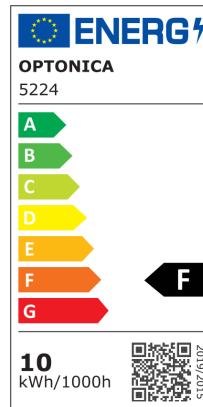

LUMINARIAS LINEALES LED magnetico M15

Potencia

10W

Color de luz

Stamps

Especificación técnica

Brand	Optonica	Temperature	-20°C / +40°C
Product Code	LN10-A4	Ra ≥	80
Power	10W	Life span	25 000 Hours
Energy Consumption	10 kWh/1000h	Lumen maintenance at end of service life	70%
Input voltage	DC48V	Size of product	Φ45x90 mm
Flux	800lm	Size of package	365x310x400 mm
FLUX per watt	80 lm/W	Size of Box	335x210x280 mm
Dimmable	No	Items per pack	1
Correlated Color Temperature	3000K	Items per box	30
Light Color	Blanco cálido	Material	ALU + PC
EAN Code	3800156652248	Gross weight	0,212 kg
Energy Efficiency Label	F	Net weight	0,161 kg
Beam angle	24°	Series	M15
On/Off Cycles	25 000x	Warranty	2 Years
Operating Frequency	50-60 Hz		