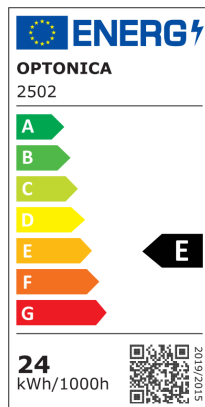

Plafoniera LED - Rotonda

Potenza

24W

Colore della luce

Cambio colore
3000K -
6000K

Stamps

RoHS

-80

Specifiche tecniche

Brand	Optonica	Instant On	0.1s
Product Code	DL24-B4	Operating Frequency	50-60 Hz
Power	24W	Temperature	-20°C / +40°C
Energy Consumption	24 kWh/1000h	Ra ≥	80
Input voltage	AC220-240V	Life span	25 000 Hours
Flux	2565 lm	Lumen maintenance at end of service life	70%
FLUX per watt	107 lm/W	Size of product	Φ280x51 mm
IP	54	Size of package	285x58x285 mm
Dimmable	No	Size of Box	615x300x310 mm
Correlated Color Temperature	3000K-6000K	Items per pack	1
Light Color	Cambio colore 3000K - 6000K	Items per box	10
EAN Code	3800156625020	Gross weight	0,894 kg
Energy Efficiency Label	E	Net weight	0,768 kg
Beam angle	120°	Warranty	2 Years
On/Off Cycles	25 000x		