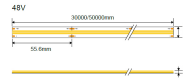

LED COB Streifen 48V 6W Milchig - 20m Rolle

Lichtfarbe

Stamps

Technische Spezifikation

| | | | |
|-------------------------------------|---------------|---|---------------------------------|
| Brand | Optonica | Instant On | 0.1s |
| Product Code | ST48-A2 | Temperature | -20°C / +40°C |
| Input voltage | DC48V | Ra ≥ | 80 |
| Flux | 500 lm/m | LED Type | COB |
| FLUX per watt | 83lm/W | LEDs/m | 504 |
| IP | 67 | Roll | 20 m |
| Dimmable | Yes | Lumen maintenance at end of service life | 70% |
| Correlated Color Temperature | 4500K | Size of product | Strip - 10 mm / Product - 12 mm |
| Light Color | Neutralweiß | Material | Flex PCB |
| EAN Code | 3800156649385 | Accessories | 6539 |
| Energy Efficiency Label | F | Gross weight | 0,075 kg |
| Beam angle | 120° | Net weight | 0,0651 kg |
| On/Off Cycles | 25 000x | Warranty | 2 Years |