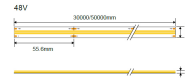

LED COB Streifen 48V 6W Milchig - 20m Rolle

Lichtfarbe

Stamps

Technische Spezifikation

Brand	Optonica	Instant On	0.1s
Product Code	ST48-A2	Temperature	-20°C / +40°C
Input voltage	DC48V	Ra ≥	80
Flux	500 lm/m	LED Type	COB
FLUX per watt	83lm/W	LEDs/m	504
IP	67	Roll	20 m
Dimmable	Yes	Lumen maintenance at end of service life	70%
Correlated Color Temperature	4500K	Size of product	Strip - 10 mm / Product - 12 mm
Light Color	Neutralweiß	Material	Flex PCB
EAN Code	3800156649385	Accessories	6539
Energy Efficiency Label	F	Gross weight	0,075 kg
Beam angle	120°	Net weight	0,0651 kg
On/Off Cycles	25 000x	Warranty	2 Years