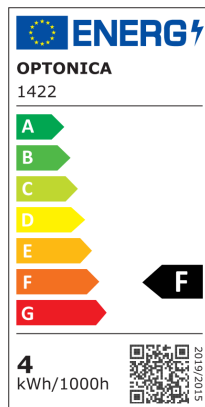

LED svijeća E14 C37

Snaga

3.7 W

Svijetla boja

White light