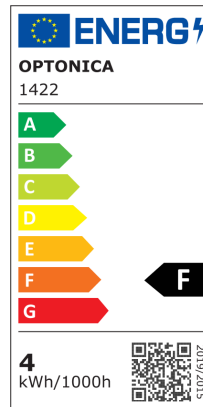

LED-Kerze E14 C37

Leistung

3.7 W

Lichtfarbe

 Kaltweiß

Stamps

Technische Spezifikation

Brand	Optonica	On/Off Cycles	25 000x
Product Code	SP4-A5	Instant On	0.2s
Socket	E14	Material	ALU+PC
Power	3.7 W	Operating Frequency	50-60 Hz
Energy Consumption	3.7 kWh/1000h	Temperature	-20°C / +40°C
Input voltage	AC220-240V	Ra ≥	80
Flux	320 lm	Life span	25 000 Hours
FLUX per watt	86lm/W	Lumen maintenance at end of service life	70%
IP	20	Size of product	37x100 mm
Dimmable	No	Size of package	110x40x40 mm
Correlated Color Temperature	6000K	Size of Box	405x210x235 mm
Light Color	Kaltweiß	Items per pack	1
EAN Code	3800156614222	Items per box	100
Energy Efficiency Label	F	Gross weight	0,021 kg
Beam angle	180°	Net weight	0,015 kg
Power Factor	0.5	Warranty	2 Years