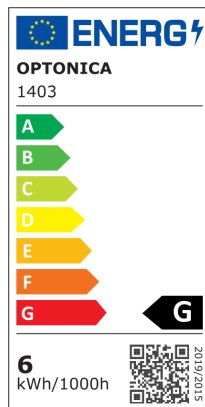

LED-Lampe E14 G45 5.5W

Leistung

5.5 W

Lichtfarbe

 Warmweiß

Stamps

Technische Spezifikation

Brand	Optonica	On/Off Cycles	25 000x
Product Code	SP6-A8	Instant On	0.2s
Socket	E14	Operating Frequency	50-60 Hz
Power	5.5 W	Temperature	-20°C / +40°C
Energy Consumption	5.5 kWh/1000h	Ra ≥	80
Input voltage	AC220-240V	Life span	25 000 Hours
Flux	450 lm	Lumen maintenance at end of service life	70%
FLUX per watt	81lm/W	Size of product	45x78 mm
IP	20	Size of package	90x45x45 mm
Dimmable	No	Size of Box	485x250x195 mm
Correlated Color Temperature	2700K	Items per pack	1
Light Color	Warmweiß	Items per box	100
EAN Code	3800156614031	Material	Plastic+ALU
Energy Efficiency Label	G	Gross weight	0,021 kg
Beam angle	240°	Net weight	0,014 kg
Power Factor	0.5	Warranty	2 Years