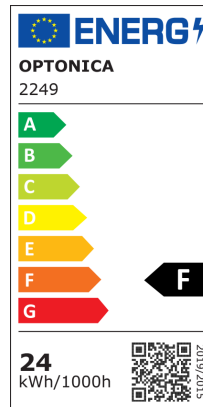

LED-Oberflächenpanel rund

Leistung

24W

Lichtfarbe

 Neutralweiß

Stamps

Technische Spezifikation

Brand	Optonica	On/Off Cycles	25 000x
Product Code	DL24-A1	Instant On	0.2s
Power	24W	Material	Aluminium
Energy Consumption	24 kWh/1000h	Operating Frequency	50-60 Hz
Input voltage	AC180-260V	Temperature	-20°C / +40°C
Flux	1920 lm	Ra ≥	80
FLUX per watt	80lm/W	Life span	25 000 Hours
IP	20	Color Code	845
Dimmable	No	Lumen maintenance at end of service life	70%
Correlated Color Temperature	4500K	Size of product	Φ300x38 mm
Light Color	Neutralweiß	Size of package	310x305x41 mm
Wattage Equivalent	192W	Size of Box	470x320x320 mm
EAN Code	3800156622494	Items per pack	1
Energy Efficiency Label	F	Items per box	10
Beam angle	120°	Gross weight	0,690 kg
Power Factor	0.5	Net weight	0,590 kg
Power LED	24W	Warranty	2 Years