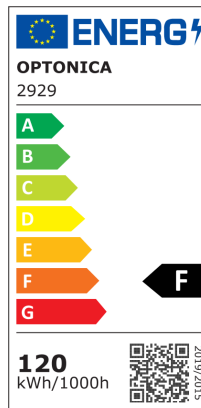

LED-Deckenleuchte Quadratisch 60x2W mit Fernbedienung

Leistung

120W

Lichtfarbe

Farbwechsel
3000K-6000K

Stamps

Technische Spezifikation

Brand	Optonica	Instant On	0.1s
Product Code	DL120-A2	Material	Plastic
Power	120W	Operating Frequency	50-60 Hz
Energy Consumption	120 kWh/1000h	Temperature	-20°C / +40°C
Input voltage	AC: 175-260V	Ra ≥	80
Flux	7200 lm	Life span	25 000 Hours
FLUX per watt	60lm/W	Body Color	Sandy White
IP	20	LED Type	2835 SMD
Dimmable	No	Lumen maintenance at end of service life	70%
Correlated Color Temperature	3000K-6000K	Size of product	φ500x50 mm
Light Color	Farbwechsel 3000K-6000K	Size of package	560x120x560 mm
Wattage Equivalent	480W	Size of Box	620x570x575 mm
EAN Code	3800156629295	Items per pack	1
Energy Efficiency Label	G	Items per box	5
Beam angle	120°	Gross weight	5,000 kg
Power Factor	0.9	Net weight	4,500 kg
On/Off Cycles	25 000x	Warranty	2 Years